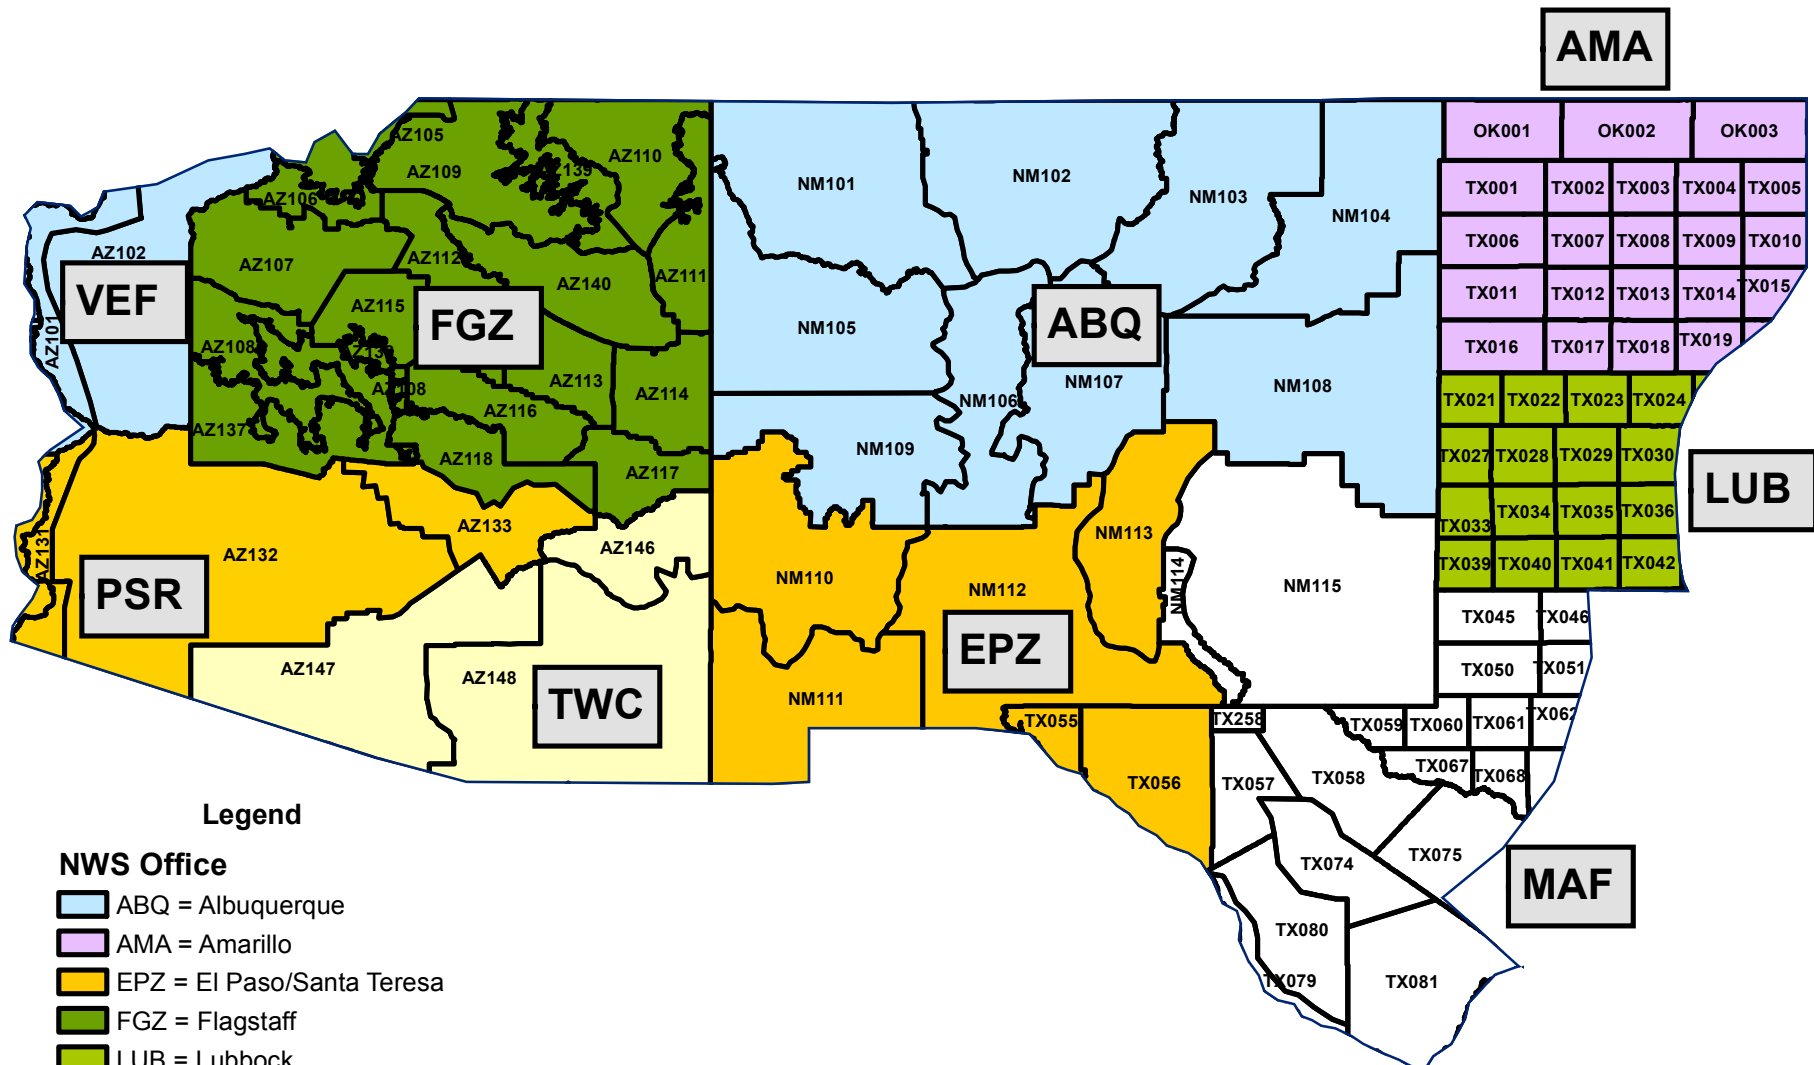

# NWS Fire Weather Zones & Forecast Offices

## Legend

### NWS Office

- ABQ = Albuquerque
- AMA = Amarillo
- EPZ = El Paso/Santa Teresa
- FGZ = Flagstaff
- LUB = Lubbock
- MAF = Midland
- PSR = Phoenix
- TWC = Tucson
- VEF = Las Vegas

**Consult SWA Mobilization Guide, Chapter 50,  
for office contact information.**